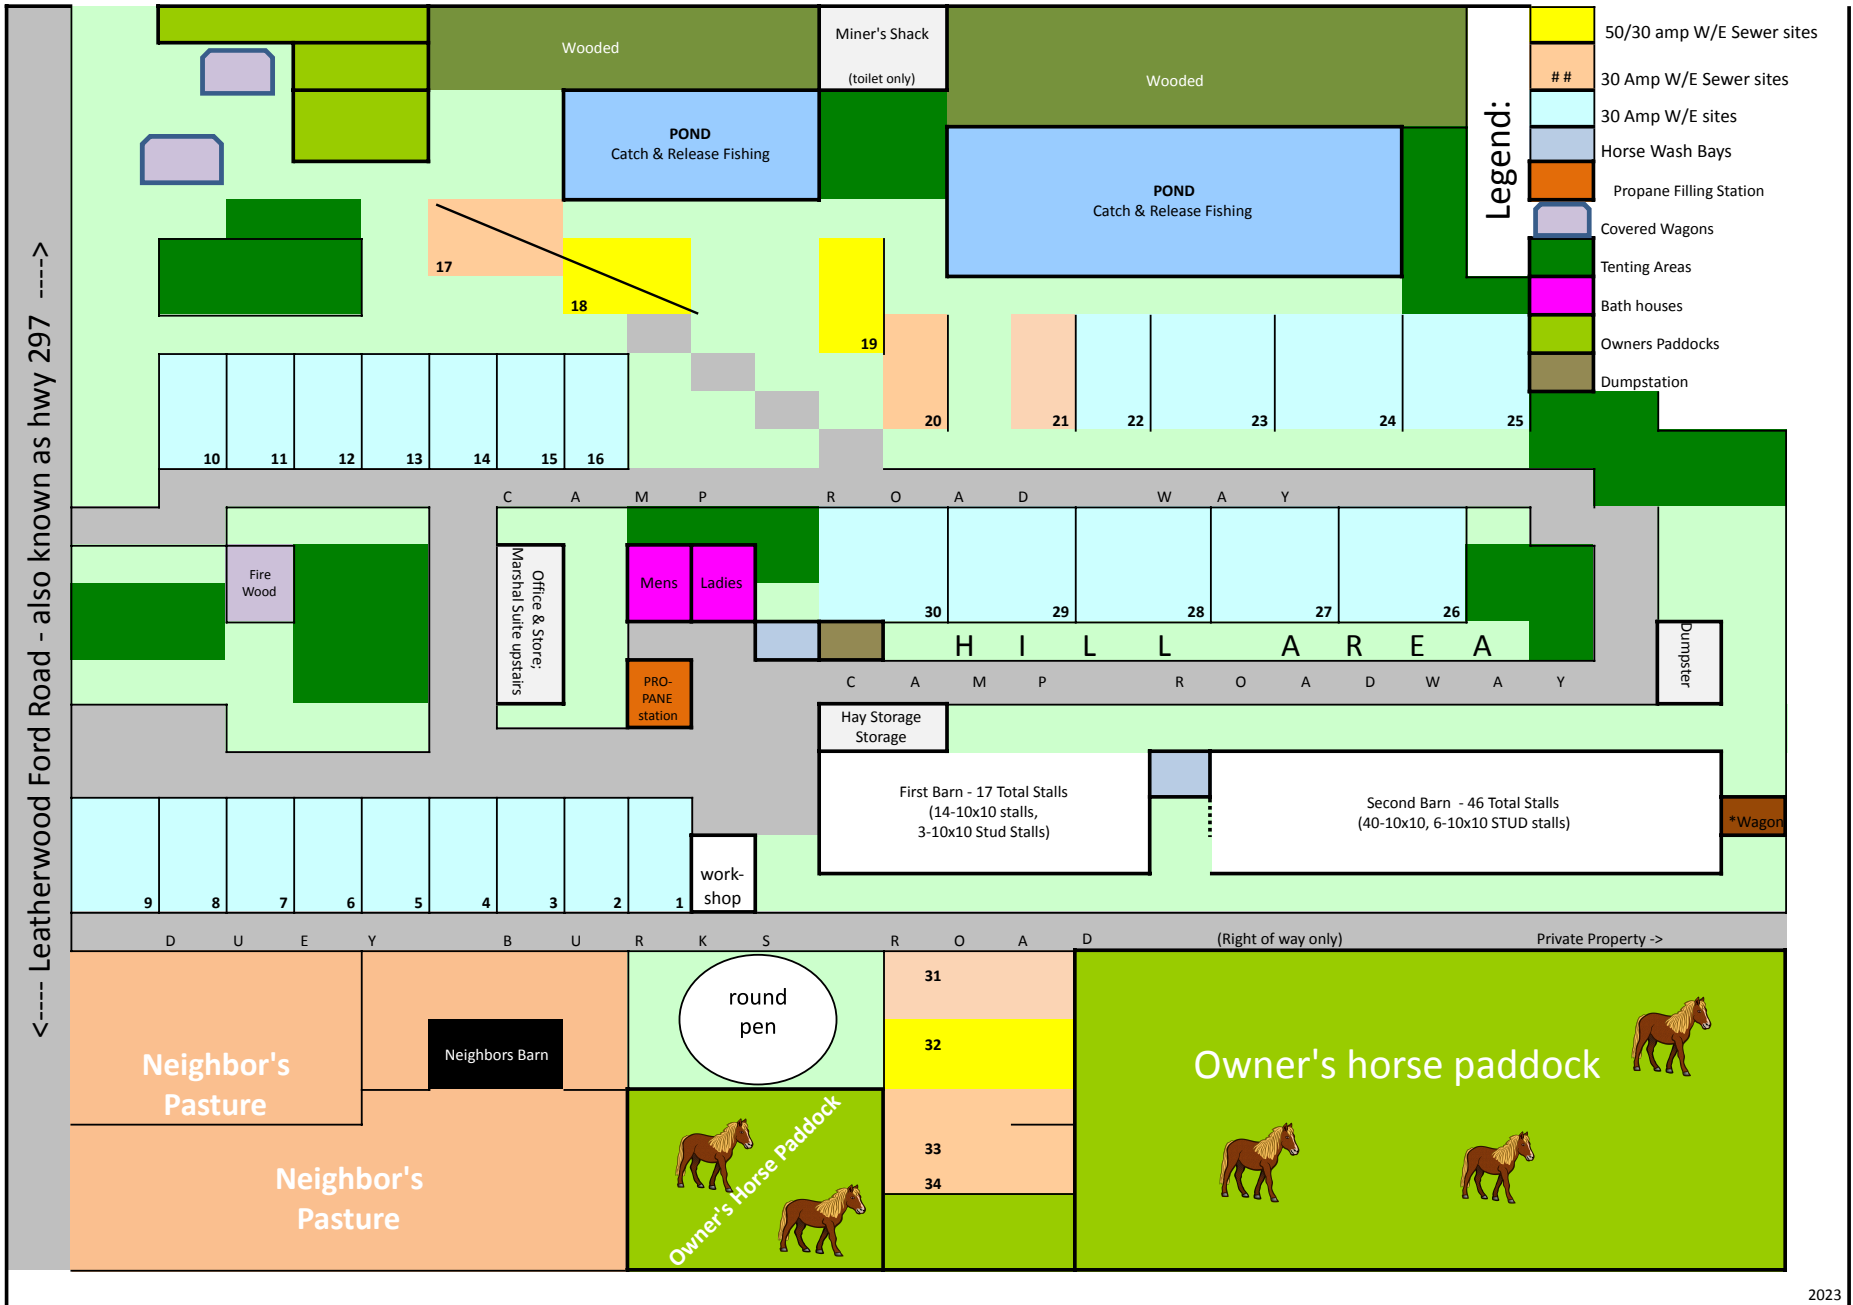

True West Campground and Stables Site Map Map is NOT to scale

True West Campground and Stables Site Map Map is NOT to scale