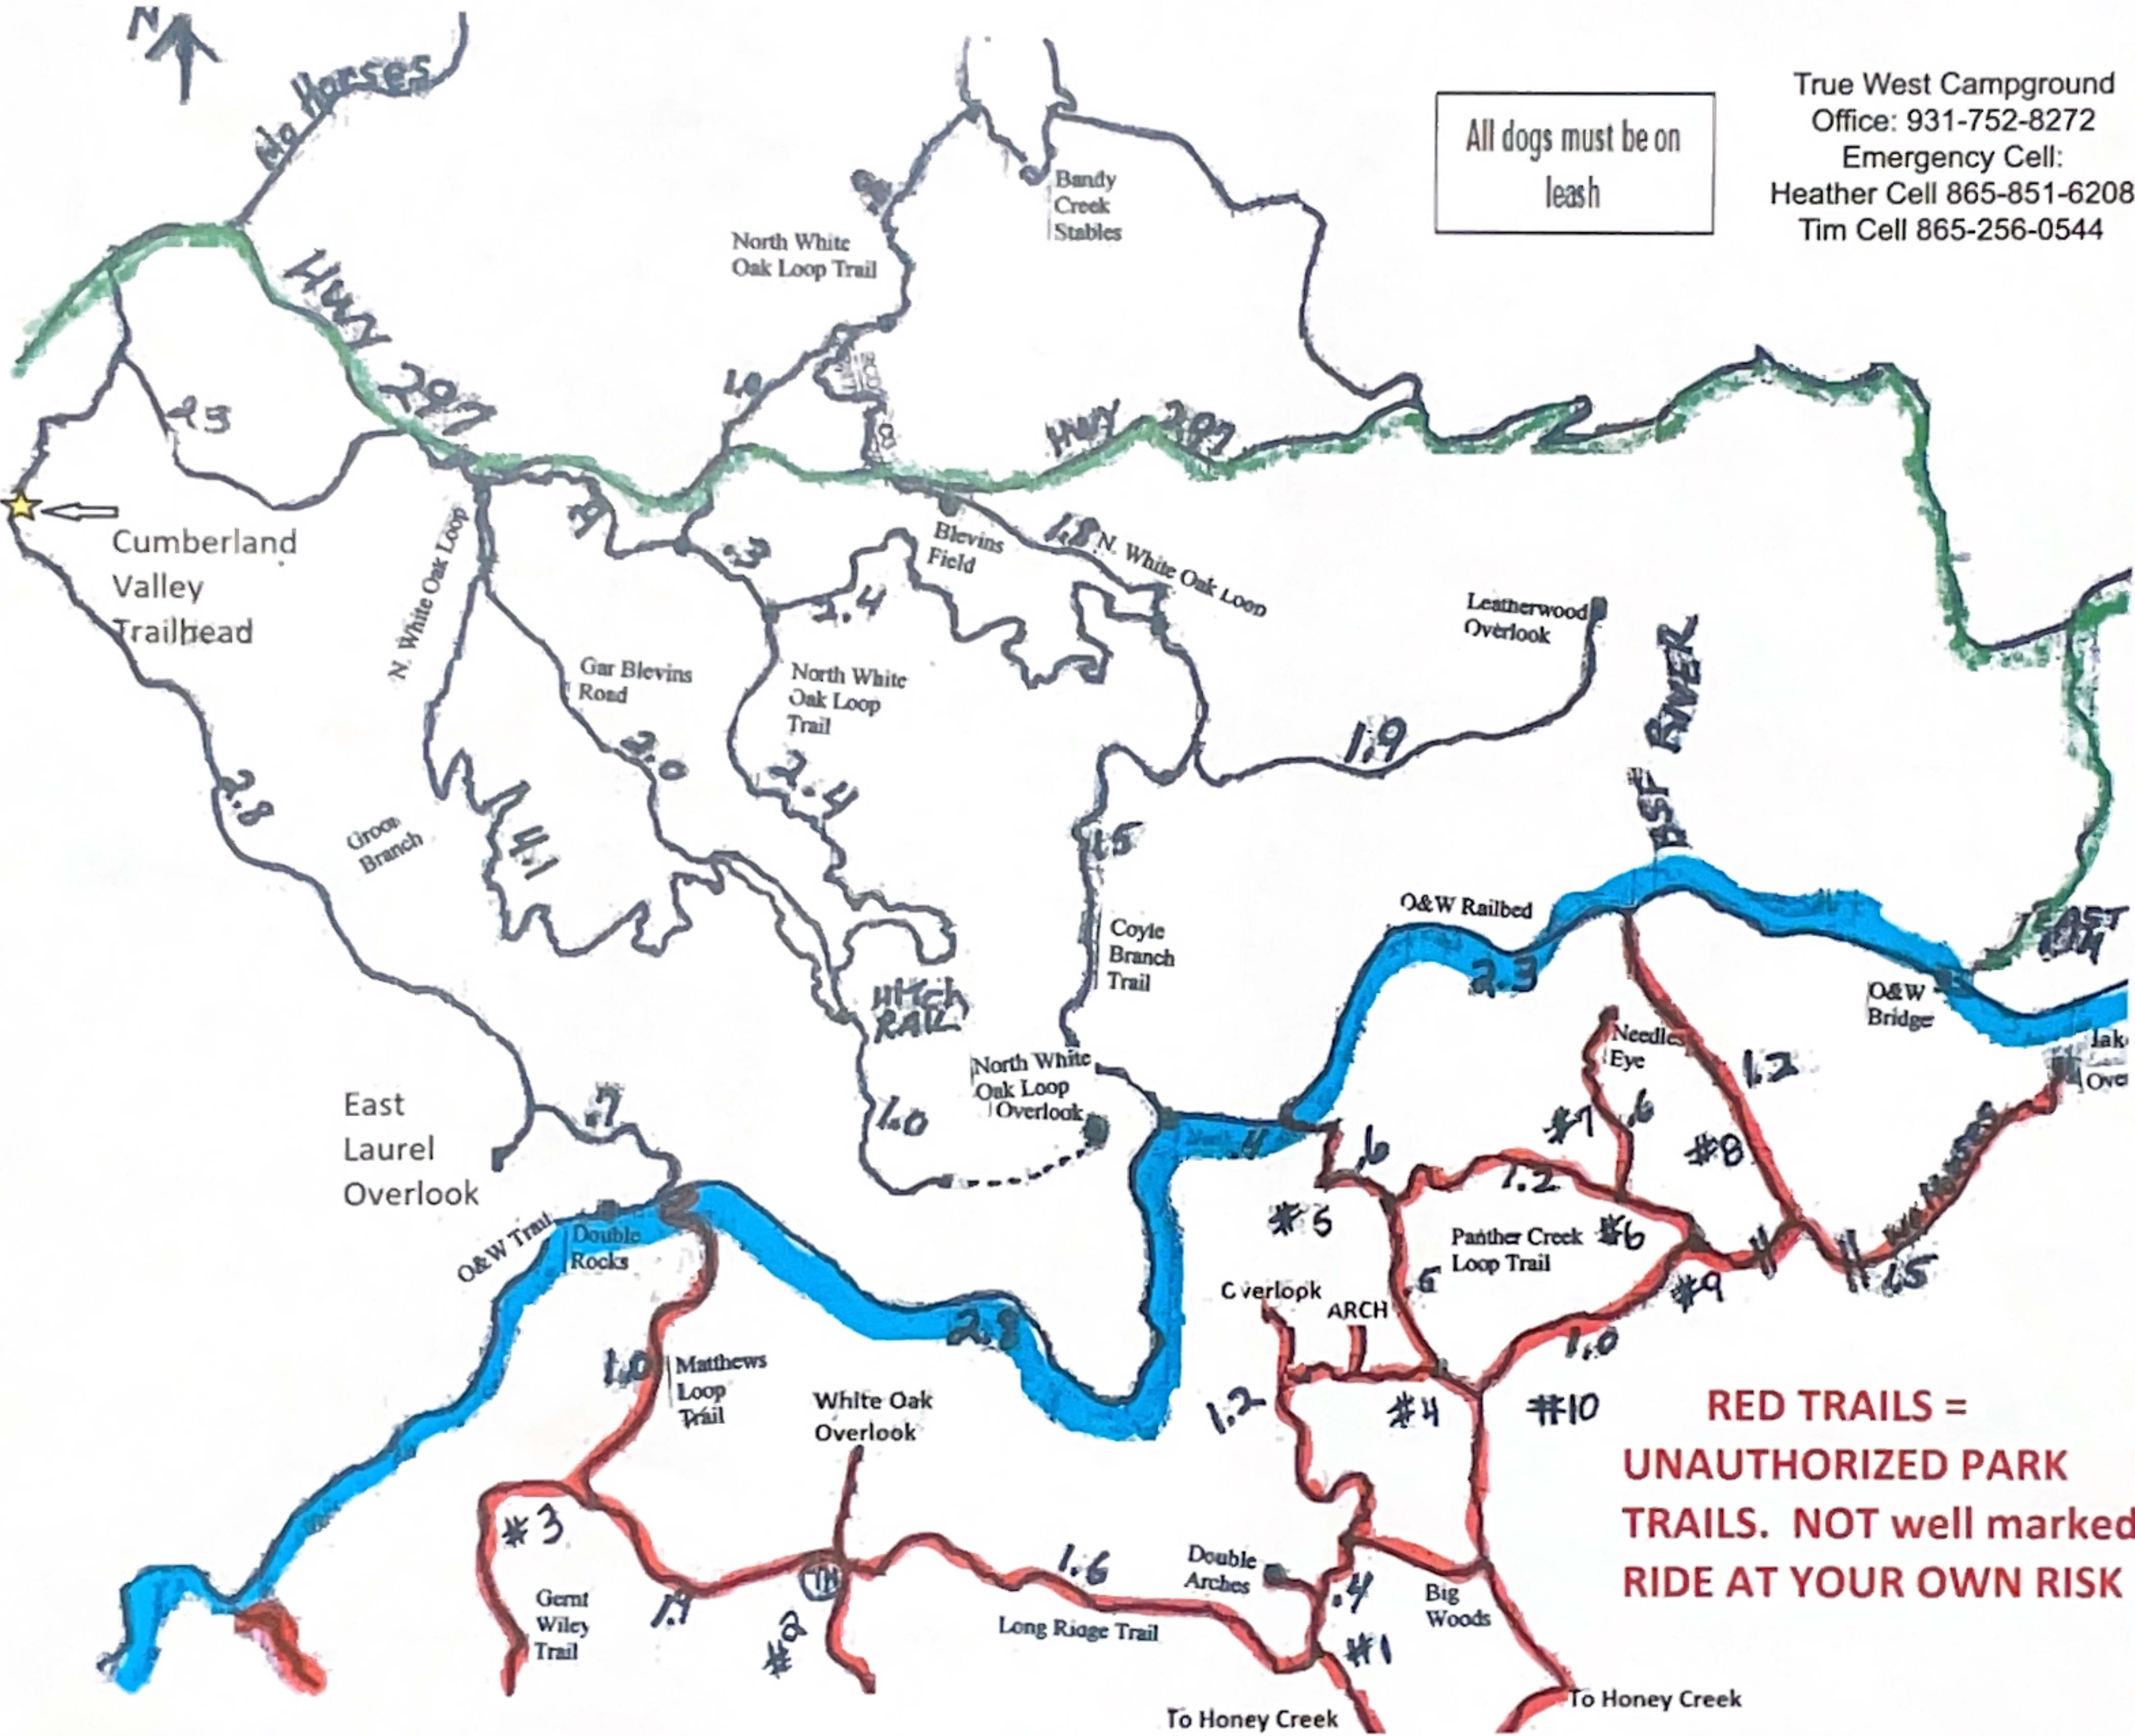

All dogs must be on
leash

True West Campground
Office: 931-752-8272
Emergency Cell:
Heather Cell 865-851-6208
Tim Cell 865-256-0544

**RED TRAILS =
UNAUTHORIZED PARK
TRAILS. NOT well marked.
RIDE AT YOUR OWN RISK**

To Honey Creek

To Honey Creek