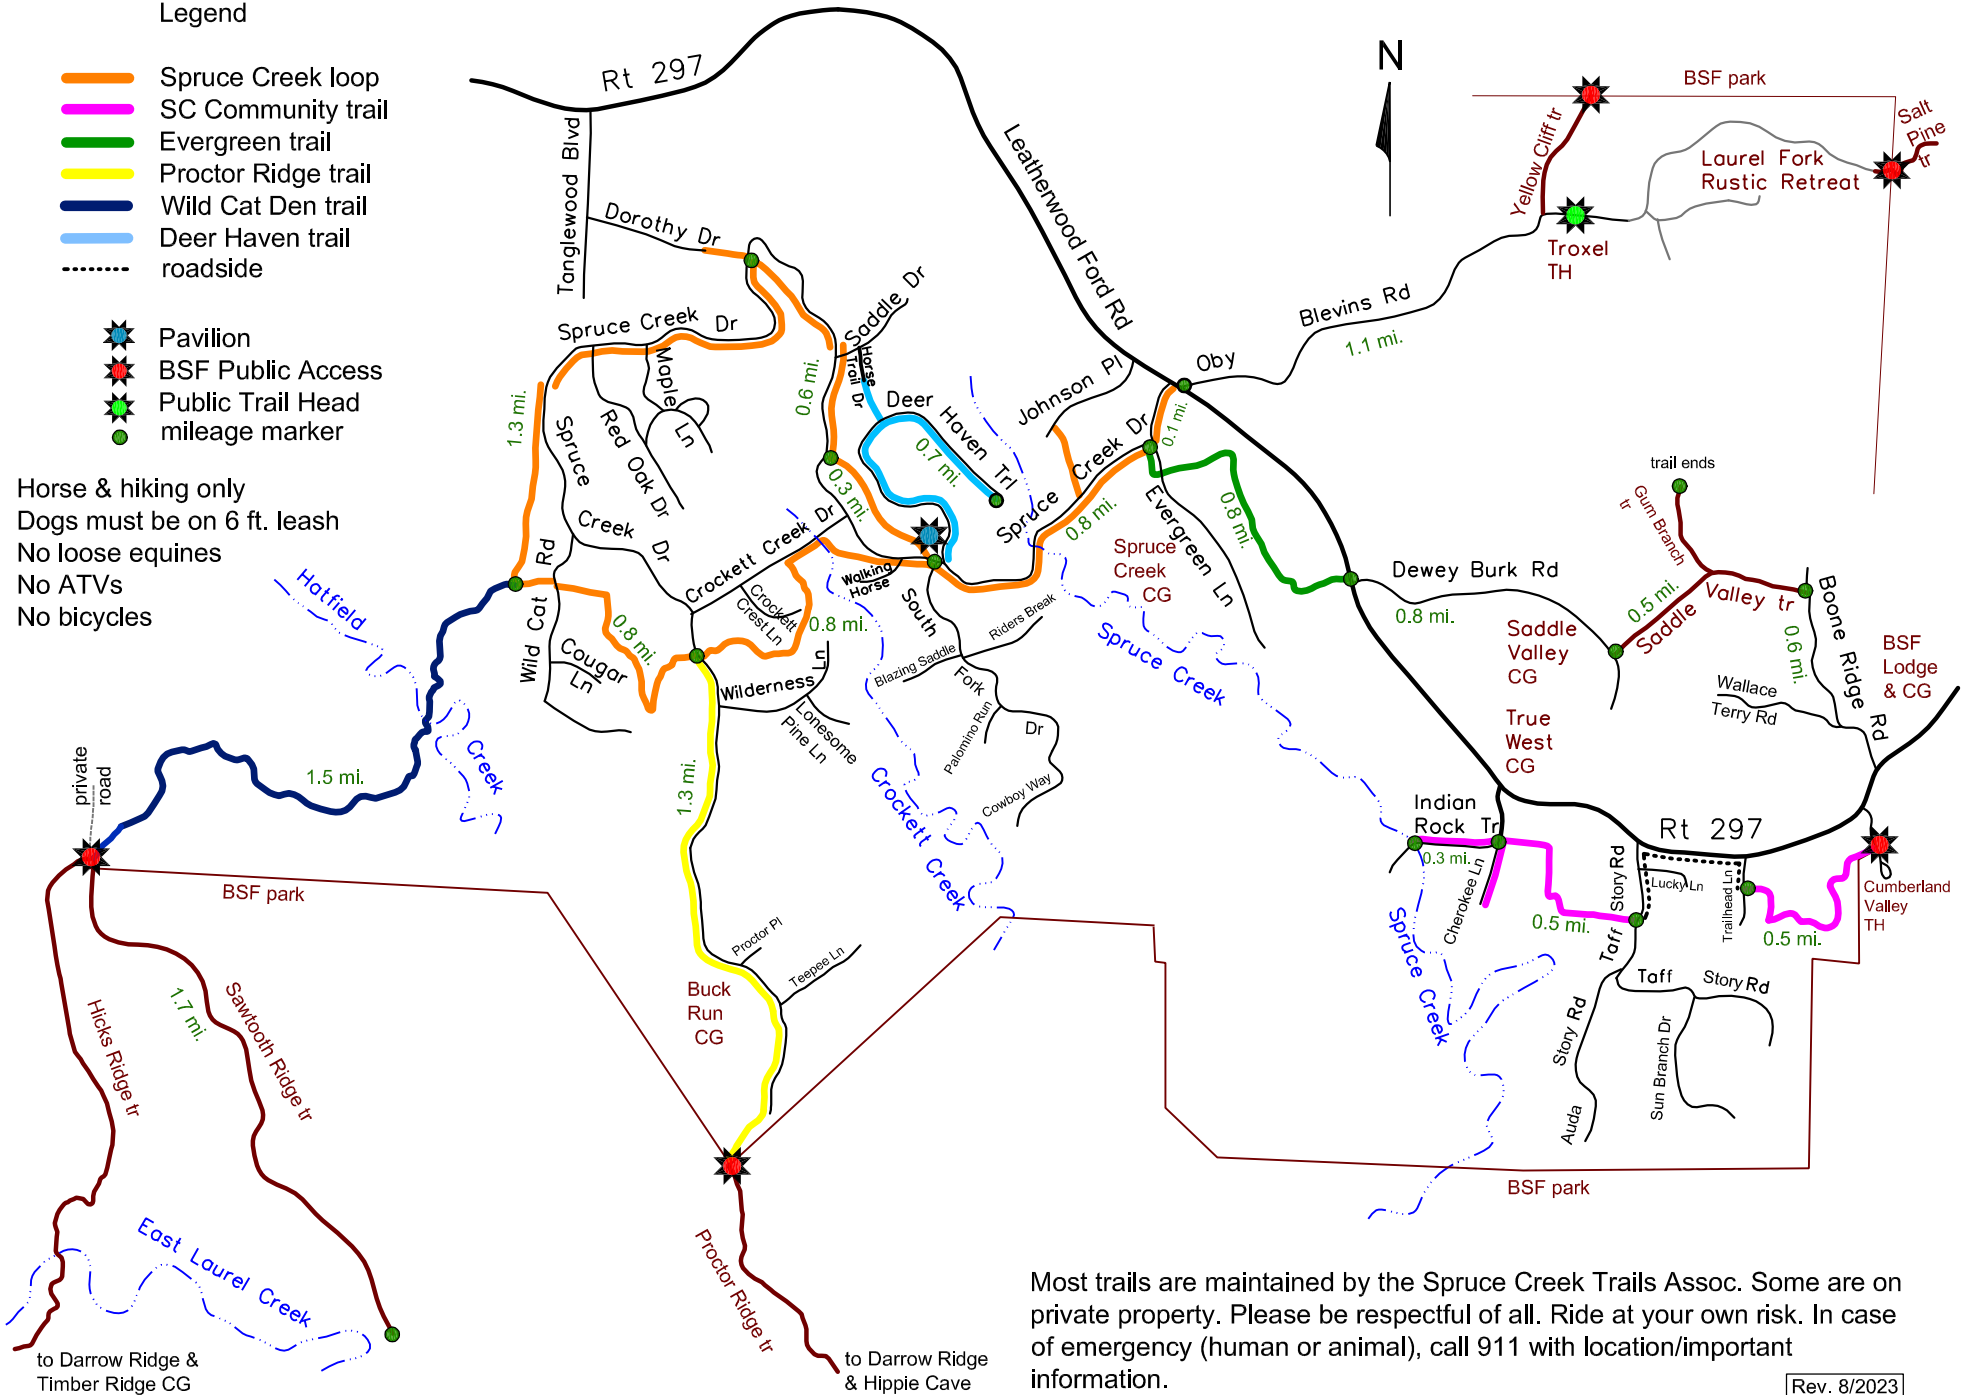

Spruce Creek Trails Association Trail Map

Legend

- Spruce Creek loop
- SC Community trail
- Evergreen trail
- Proctor Ridge trail
- Wild Cat Den trail
- Deer Haven trail
- - - - roadside

-  Pavilion
-  BSF Public Access
-  Public Trail Head
-  mileage marker

Horse & hiking only
 Dogs must be on 6 ft. leash
 No loose equines
 No ATVs
 No bicycles

Most trails are maintained by the Spruce Creek Trails Assoc. Some are on private property. Please be respectful of all. Ride at your own risk. In case of emergency (human or animal), call 911 with location/important information.